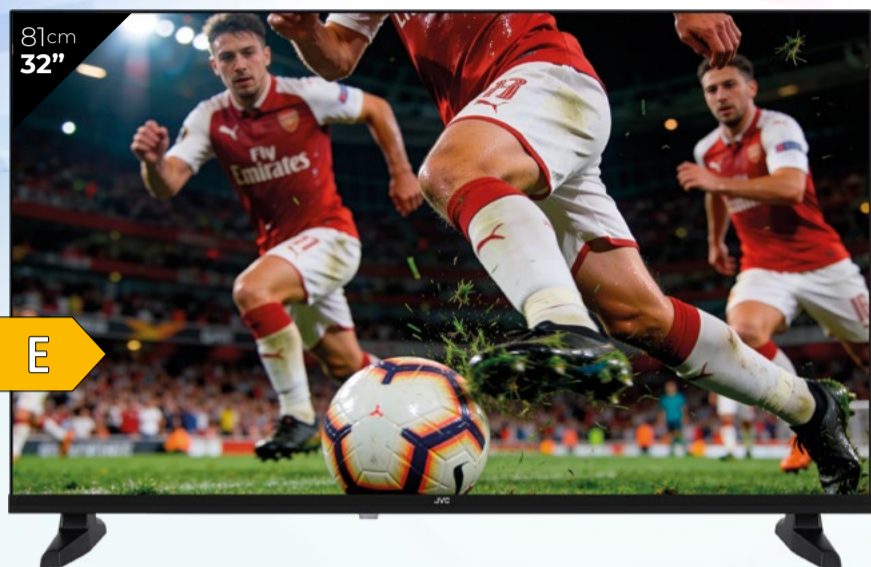

205€

Tablet
APPLE IPAD 11"
Chip A-16

509€

Portátil
APPLE MACBOOK NEO
Apple A18 Pro chip with 6-core CPU and 5-core GPU, Touch ID

799€

ESPECIAL MUNDIAL

imagen

TiEN21