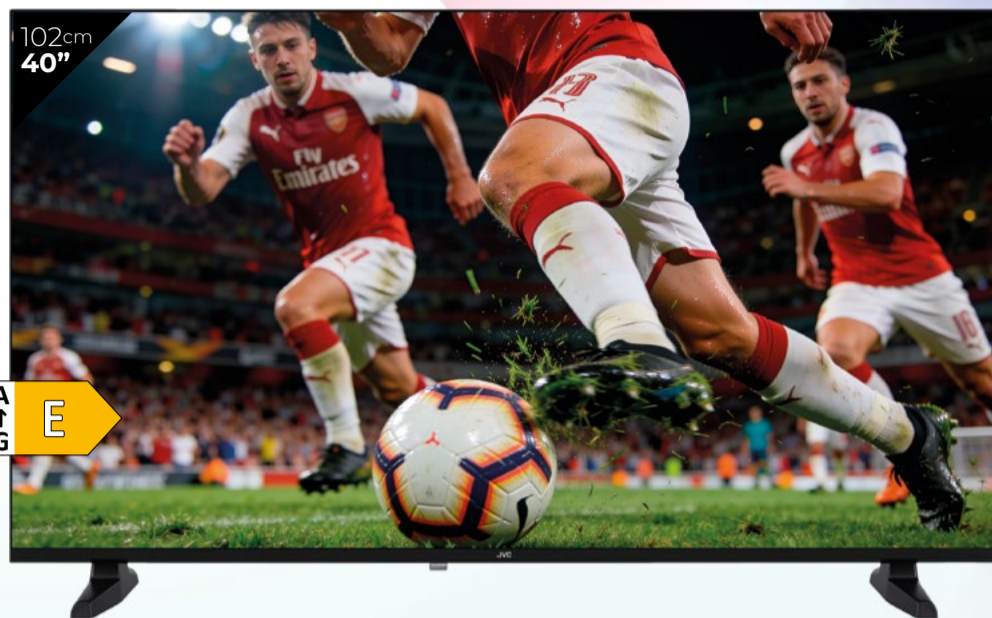

ESPECIAL MUNDIAL

imagen

TiEN21

TV LED 32" HD Ready
JVC LT32VDH2500
Dolby Audio USB Clonnig, Modo hotel, DVB T2/C/S2

149€

TV LED 40" FHD
JVC LT40VDF2500
Dolby Audio USB Clonnig, Modo hotel, DVB T2/C/S2

189€

TV QLED 55" UHD 4k
HISENSE 55Q7S
Dolby Vision IQ/Atmos, escalador IA 4K, Smooth Motion IA, modo juego Plus

359€

TV NANO LED 55" UHD 4k
LG 55NU850B6LA
WebOs 26 con Copilot, asistente de voz, A7 AI Processor 4K Gen9, Dolby Digital Plus, función Gaming

399€

Disponible en 65" (165cm) - 65NU850B6LA por 499€

TV QLED 55" UHD 4k
SAMSUNG TQ55Q7F4AU
Quantum dot, procesador Q4 AI, Gaming Motion Xcelerator 60Hz, compatible Bixby y Alexa, DVB-T2CS2

399€